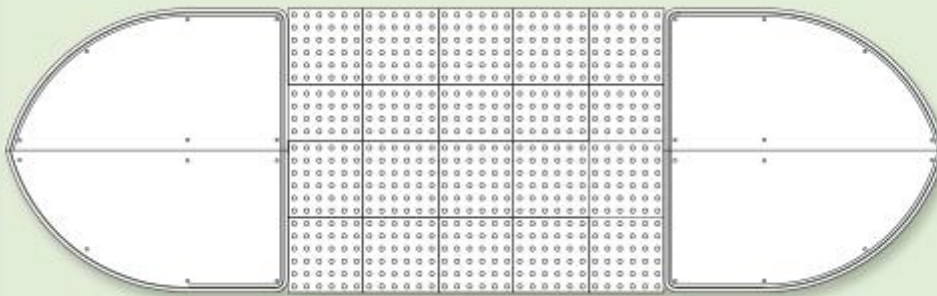

FLEXIDAL RUBBER

Technische gegevens

	Colour	Dimensions (mm)	Product Code
Height - 130mm	Grey	L: 4400 W: 1200	RI-1200
	Grey	L: 5000 W: 1500	RI-1500
	Grey	L: 5600 W: 1800	RI-1800
	Grey	L: 6000 W: 2000	RI-2000

Refuge Island - RI-1200

Refuge Dimensions: 4400 (L) x 1200 (W) mm

15 Flat tactiles (stick-on) included - 400 x 400 mm

Refuge Island - RI-1500

Refuge Dimensions: 5000 (L) x 1500 (W) mm

20 Flat tactiles (stick-on) included - 400 x 400 mm

Refuge Island - RI-1800

Refuge Dimensions: 5600 (L) x 1800 (W) mm

23 Flat tactiles (stick-on) included - 400 x 400 mm

FLEXIDAL RUBBER

Refuge Island - RI-2000

Refuge Dimensions: 6000 (L) x 2000 (W) mm

25 Flat tactiles (stick-on) included - 400 x 400 mm