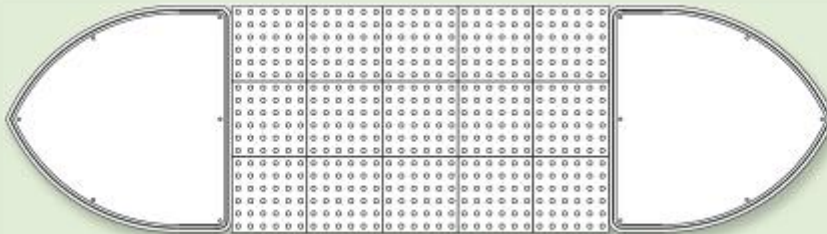

FLEXIDAL RUBBER

Technische gegevens

	Colour	Dimensions (mm)	Product Code
Height - 130mm	Grey	L: 4400 W: 1200	RI-1200
	Grey	L: 5000 W: 1500	RI-1500
	Grey	L: 5600 W: 1800	RI-1800
	Grey	L: 6000 W: 2000	RI-2000

Refuge Island - RI-1200

Refuge Dimensions: 4400 (L) x 1200 (W) mm

15 Flat tactiles (stick-on) included - 400 x 400 mm

Refuge Island - RI-1500

Refuge Dimensions: 5000 (L) x 1500 (W) mm

20 Flat tactiles (stick-on) included - 400 x 400 mm

Refuge Island - RI-1800

Refuge Dimensions: 5600 (L) x 1800 (W) mm

23 Flat tactiles (stick-on) included - 400 x 400 mm

FLEXIDAL RUBBER

Refuge Island - RI-2000

Refuge Dimensions: 6000 (L) x 2000 (W) mm

25 Flat tactiles (stick-on) included - 400 x 400 mm