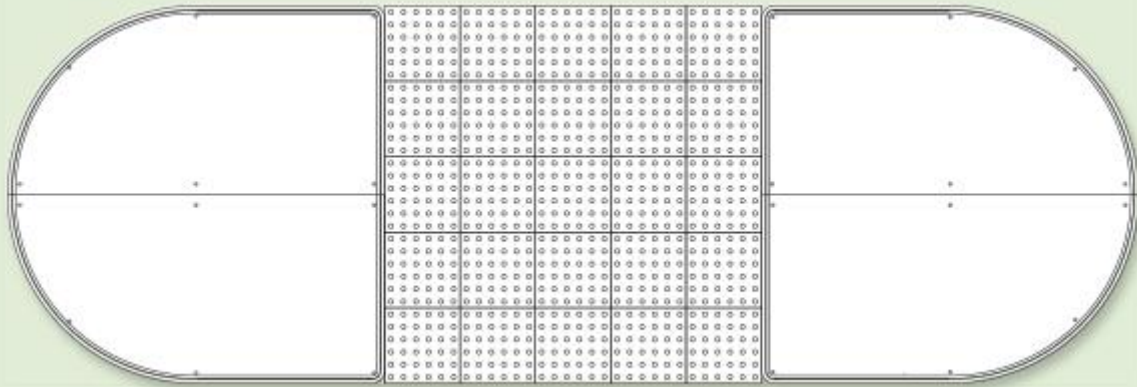

FLEXIDAL RUBBER

Technische gegevens

	Colour	Dimensions (mm)	Product Code
Height - 130mm	Grey	L: 4400 W: 1200	RI-1200
	Grey	L: 5000 W: 1500	RI-1500
	Grey	L: 5600 W: 1800	RI-1800
	Grey	L: 6000 W: 2000	RI-2000

Refuge Island - RI-1800

Refuge Dimensions: 5600 (L) x 1800 (W) mm

23 Flat tactiles (stick-on) included - 400 x 400 mm

FLEXIDAL RUBBER

Refuge Island - RI-2000

Refuge Dimensions: 6000 (L) x 2000 (W) mm

25 Flat tactiles (stick-on) included - 400 x 400 mm