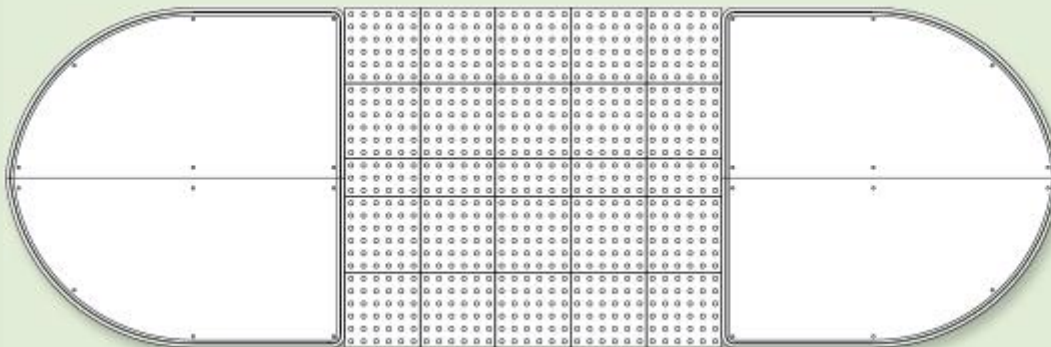

FLEXIDAL RUBBER

Technische gegevens

	Colour	Dimensions (mm)	Product Code
Height - 130mm	Grey	L: 4400 W: 1200	RI-1200
	Grey	L: 5000 W: 1500	RI-1500
	Grey	L: 5600 W: 1800	RI-1800
	Grey	L: 6000 W: 2000	RI-2000

Refuge Island - RI-1200

Refuge Dimensions: 4400 (L) x 1200 (W) mm

15 Flat tactiles (stick-on) included - 400 x 400 mm

Refuge Island - RI-1500

Refuge Dimensions: 5000 (L) x 1500 (W) mm

20 Flat tactiles (stick-on) included - 400 x 400 mm

Refuge Island - RI-1800

Refuge Dimensions: 5600 (L) x 1800 (W) mm

23 Flat tactiles (stick-on) included - 400 x 400 mm

FLEXIDAL RUBBER

Refuge Island - RI-2000

Refuge Dimensions: 6000 (L) x 2000 (W) mm

25 Flat tactiles (stick-on) included - 400 x 400 mm