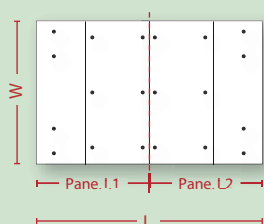

Raised Table

	Features	Weight (kg)	Colour	Dimensions (m)	Product Code
Height - 75mm	Black 0 arrow	300	Black	L: 3.00 W : 1.90	RT-B-T0
	Black 1 arrow	300	Black	L: 3.00 W : 1.90	RT-B-T1
	Red 0 arrow	300	Red	L: 3.00 W : 1.90	RT-R-T0
	Red 1 arrow	300	Red	L: 3.00 W : 1.90	RT-R-T1

Width of the panel is custom-adjusted to fit the road width.